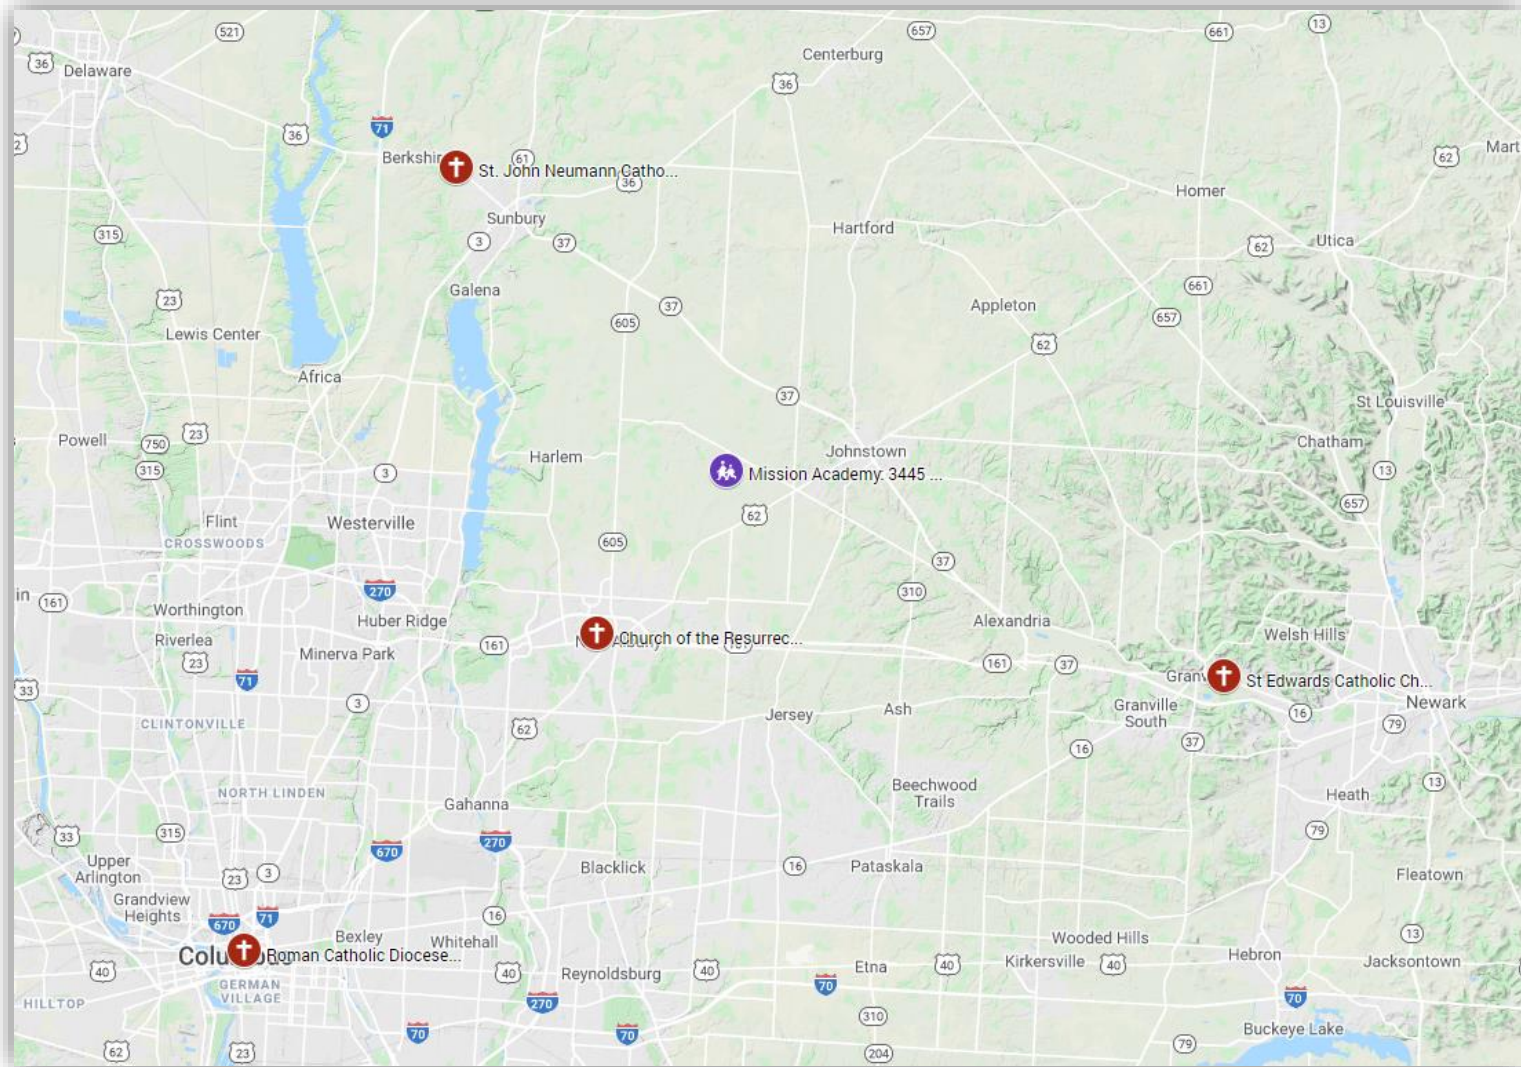

MISSION ACADEMY PROGRESS SET

04.08.2020

MOODY•NOLAN

Corna•Kokosing
Construction Company

Area Map

Site Location

Master Plan

Master Plan

Elevation

Master Plan